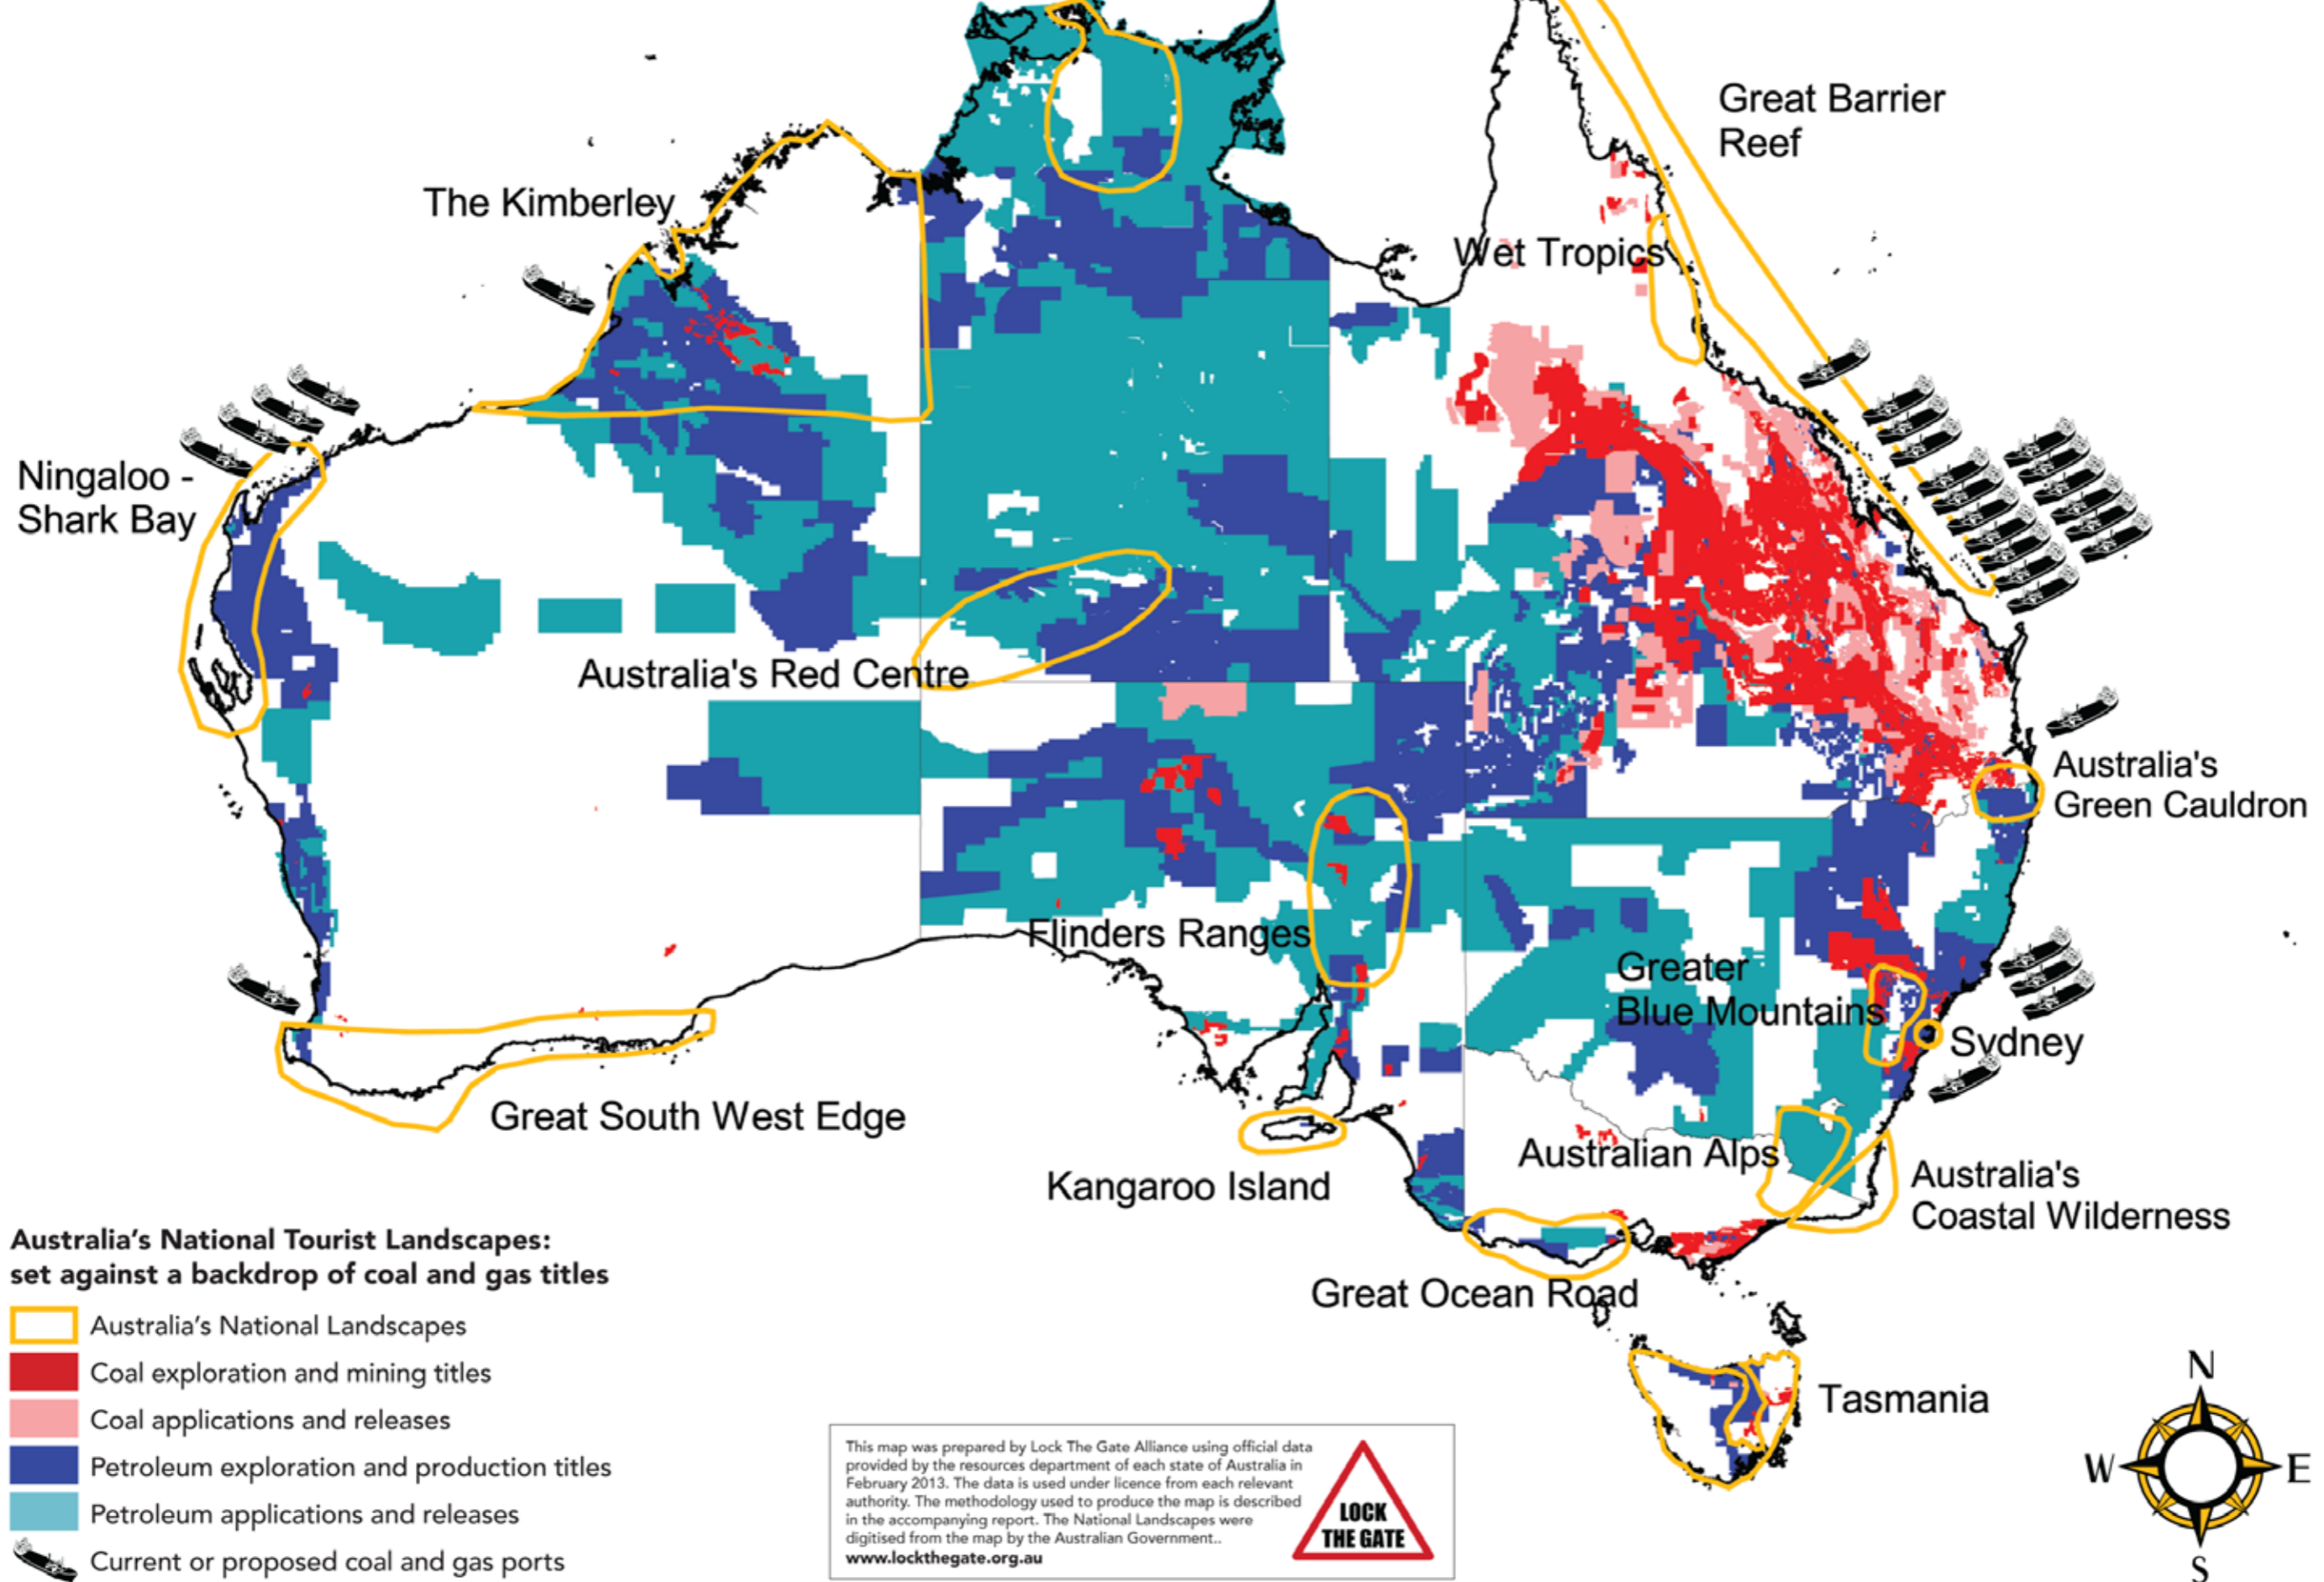

Australia: our country or their quarry?

Australia's Timeless North

**Australia's National Tourist Landscapes:
set against a backdrop of coal and gas titles**

-  Australia's National Landscapes
-  Coal exploration and mining titles
-  Coal applications and releases
-  Petroleum exploration and production titles
-  Petroleum applications and releases
-  Current or proposed coal and gas ports

This map was prepared by Lock The Gate Alliance using official data provided by the resources department of each state of Australia in February 2013. The data is used under licence from each relevant authority. The methodology used to produce the map is described in the accompanying report. The National Landscapes were digitised from the map by the Australian Government.
www.lockthegate.org.au