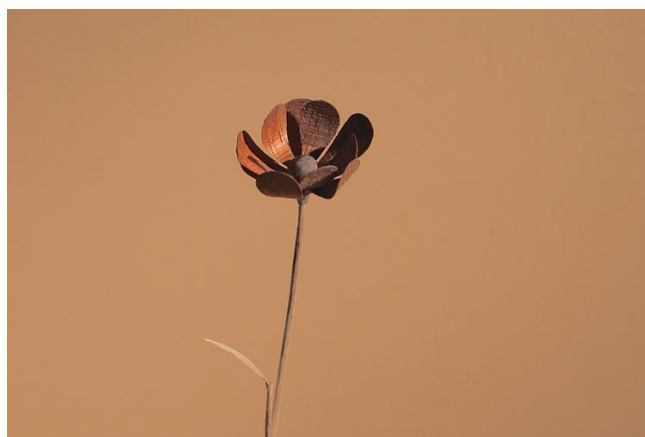

Image: Katherine Clayton, *A Flower*, 2016, wood

Moonah Arts Centre is owned and operated by Glenorchy City Council